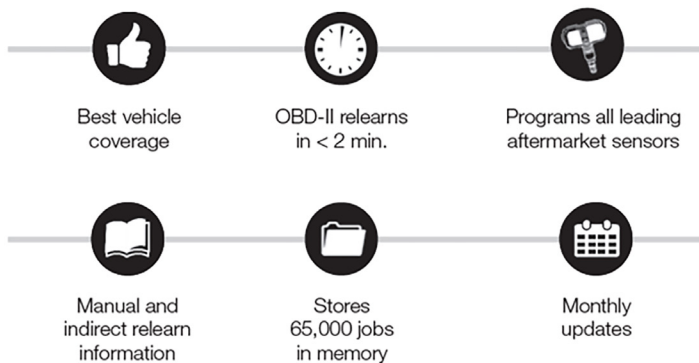

www.vdo.com/uk

The TPMS Opportunity

Over 23,000 vehicles failed the MOT in 2016 due to TPMS defects

5-6million TPMS sensors are installed annually in the UK – all will need replacing!

DON'T MISS OUT WITH THE VDO TPMS PRO:

- Reads all TPMS sensor data
- Programs all leading aftermarket programmable sensors
- Resets TPMS sensors via OBD2 in less than 2minutes
- Retrieves TPMS DTC codes on applicable vehicles
- Remote key entry testing function
- TPMS sensor part number look-up (OE and aftermarket)
- Monthly updates guarantees 100% coverage 100% of the time
- Includes one year of software updates
- Includes one year warranty

VDO TPMS Pro Print - Print job reports for your customer. An ideal solution for mobile tyre fitters! Docking station included.

VDO - A Trademark of the Continental Corporation

100% TPMS Protocols

Intuitive interface with icon-based navigation